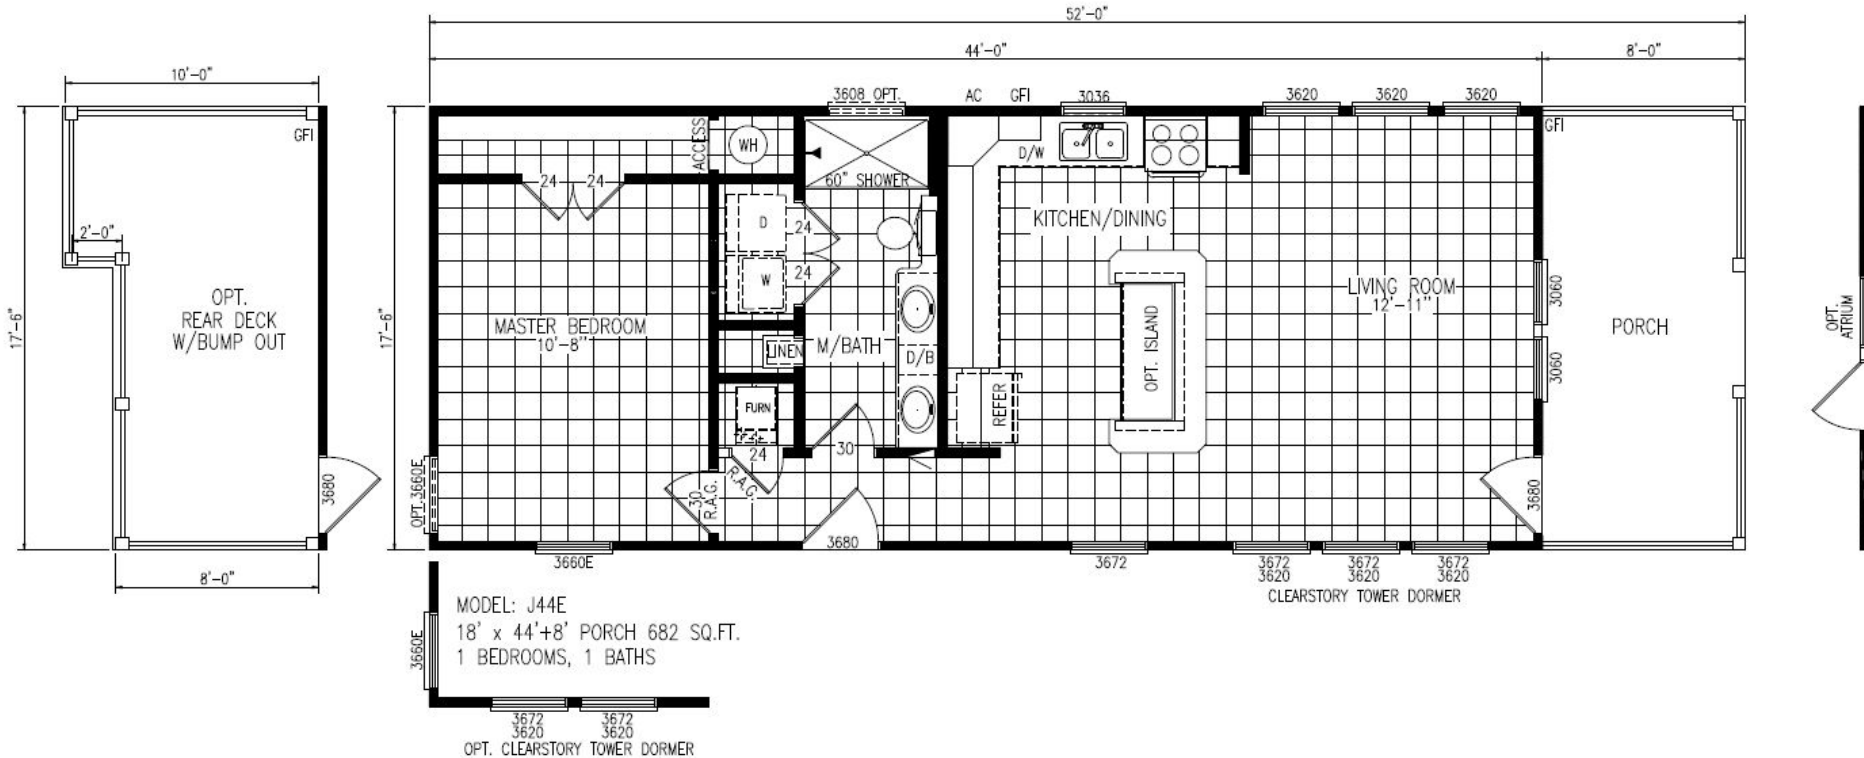

# The Camden

682 SQ FT

view our display models at 4384 E Interstate 30, Rockwall, Texas 75087

1-877-219-4059 or 972-771-2176

[www.CabinSupercenter.com](http://www.CabinSupercenter.com)

[www.RRCrockwall.com](http://www.RRCrockwall.com)